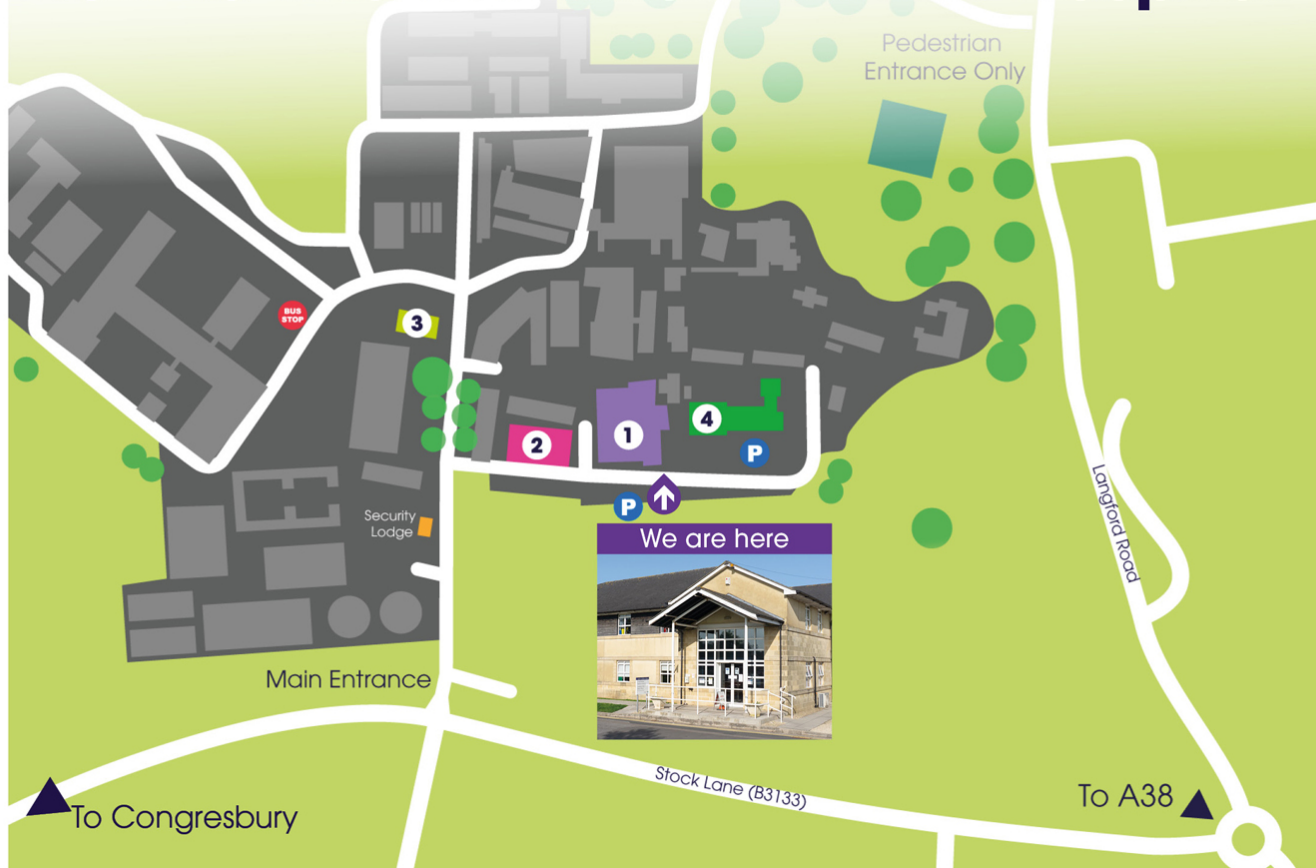

### Southbound

Exit at Junction 21, taking the A370 signposted Bristol. In Congresbury turn right at the first set of traffic lights and follow the B3133 signposted Cheddar and Churchill. Langford House is about 3 miles on the left.

# How to find the Small Animal Hospital

**The Small Animal Referral Hospital can be found at number 1. on the map above.**

On entering the site you will pass the security gate, which will open during office hours. Take the first turning on the right after the security gate and the Small Animal Hospital is the **third building on your left.**