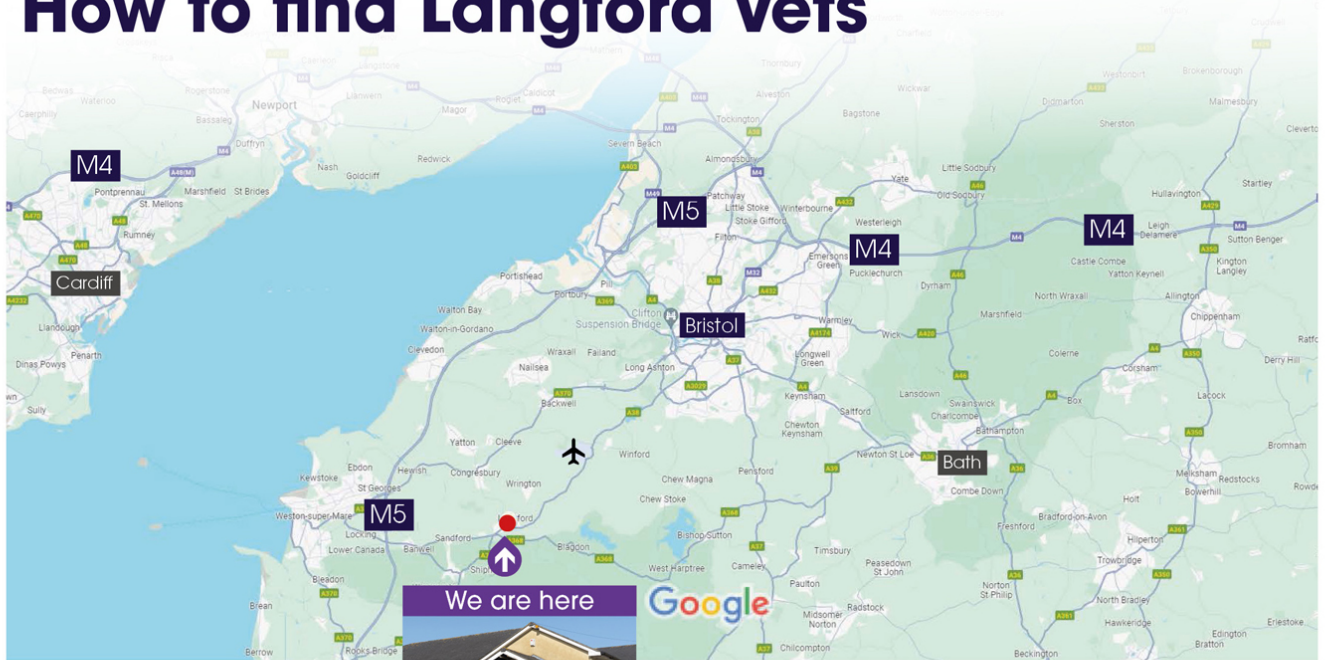

# How to find Langford Vets

Map data ©2023 Google 5 km

Langford Vets are situated 6 miles south of Bristol Airport.

### Northbound

Exit at junction 22, taking the A38 to Bristol Airport. Pass through Churchill and turn left towards the B3133 signposted Lower Langford and Congresbury. Take the first exit onto the B3133. Langford House is about 0.3 miles on the right. **This is the recommended route if travelling with a large vehicle or caravan.**

### Southbound

Exit at Junction 21, taking the A370 signposted Bristol. In Congresbury turn right at the first set of traffic lights and follow the B3133 signposted Cheddar and Churchill. Langford House is about 3 miles on the left.

# How to find the Small Animal Hospital

**The Small Animal Referral Hospital can be found at number 1. on the map above.**

On entering the site you will pass the security gate, which will open during office hours. Take the first turning on the right after the security gate and the Small Animal Hospital is the **third building on your left.**